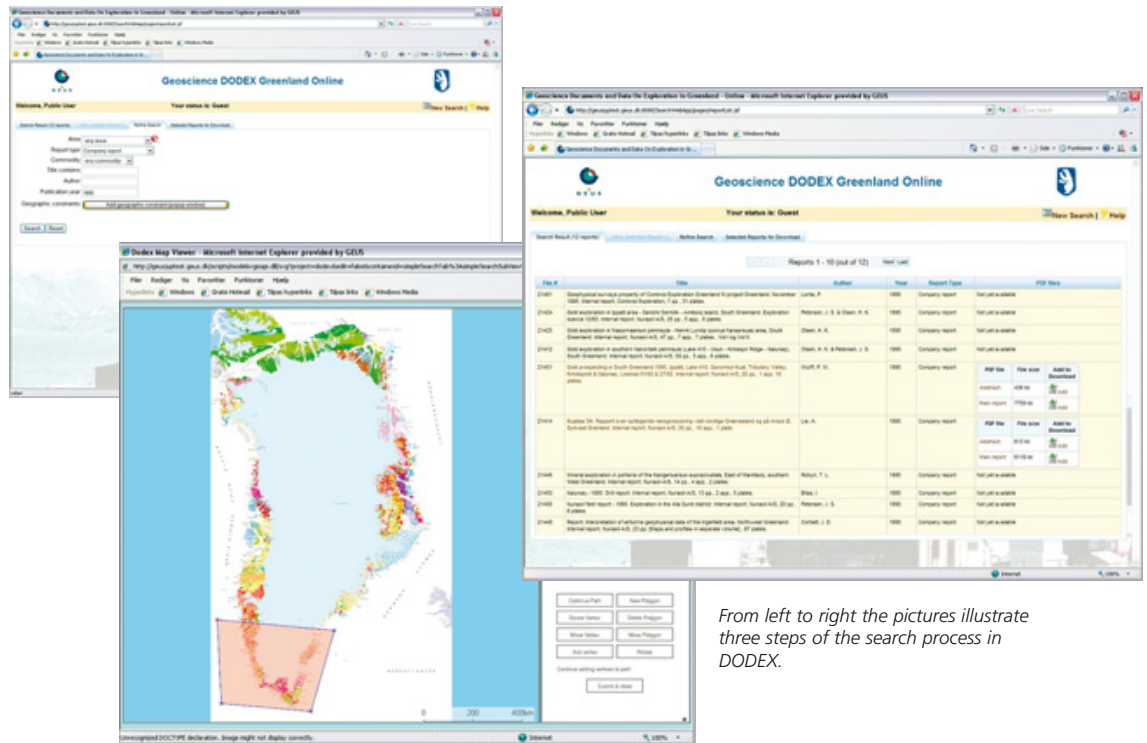

Greenland geo-information available on the web

From left to right the pictures illustrate three steps of the search process in DODEX.

Greenland geo-information is easily available on the web. This Fact Sheet presents some main sources providing access to different types of data and information. They are all under continued expansion through co-operation between the Bureau of Minerals and Petroleum (BMP) in Nuuk and the Geological Survey of Denmark and Greenland (GEUS) in Copenhagen.

Web-platforms with information from Greenland

- www.geus.dk/gmom
- www.geus.dk/dodex
- www.geus.dk/minex/minex-uk.htm
- www.geus.dk/minex/geology_ore-uk.htm
- www.geus.dk/minex/fact_sheets-uk.htm
- www.geus.dk/minex/green-min-2003.pdf

GMOM

GMOM is an online version of a dynamic Greenland Mineral Occurrence Map. The facility runs in ArcIMS GIS and gives access to maps of Greenland showing positions of mineral occurrences plotted on different backgrounds such as topography, geology, geochemistry and geophysics. The maps can be manipulated using standard GIS operations. The database behind the map holds information about some 700-800 sites (January 2009) and a subset of the attributes can be used for searches based on e.g. area, commodity, etc. For all

sites, a brief description can be read on-screen or downloaded.

DODEX

An on-line database of company reports open to the public. The database is presently being built by quality controlled scanning of documents and will by the end of 2009 hold all company mineral reports in GEUS' archives, handed in by companies, which have been active in exploration in Greenland. Confidential titles and information is of course not available to outside users. The database can be searched alphanumerically and geographically. Pdf-files of the reports, including maps, figures and tables can be read directly on-screen or be downloaded via a ftp-server, free of charge.